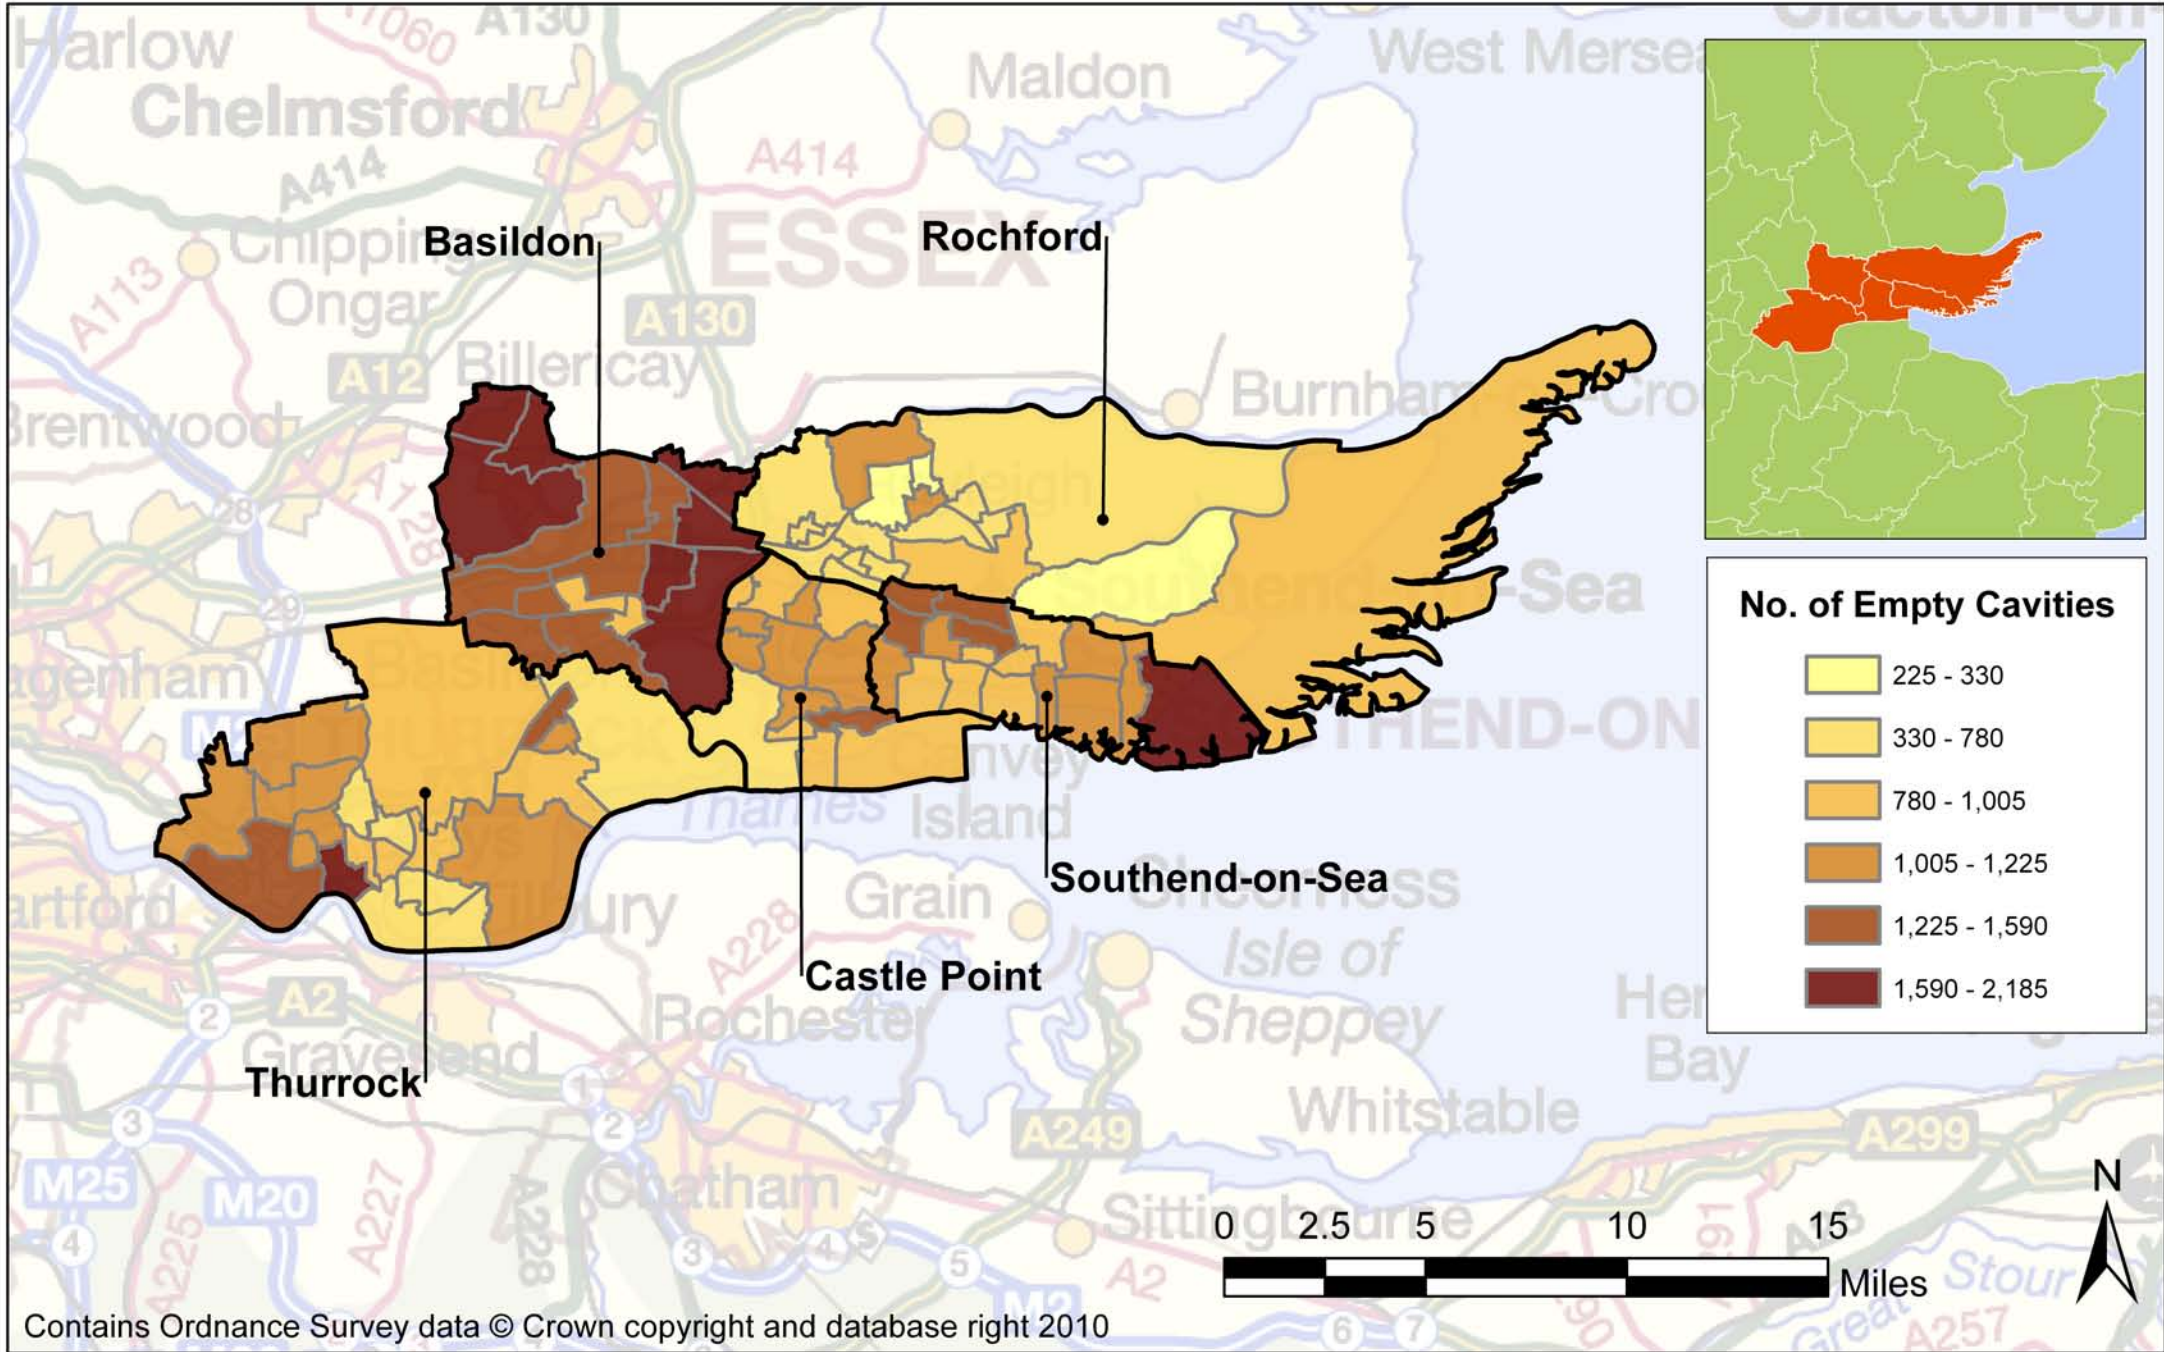

Thames Gateway South Essex

Ward Level Analysis: Empty Cavity

Thames Gateway South Essex

Ward Level Analysis: Virgin Lofts (0-60mm)

Thames Gateway South Essex

Ward Level Analysis: Owner Occupied Homes

Thames Gateway South Essex