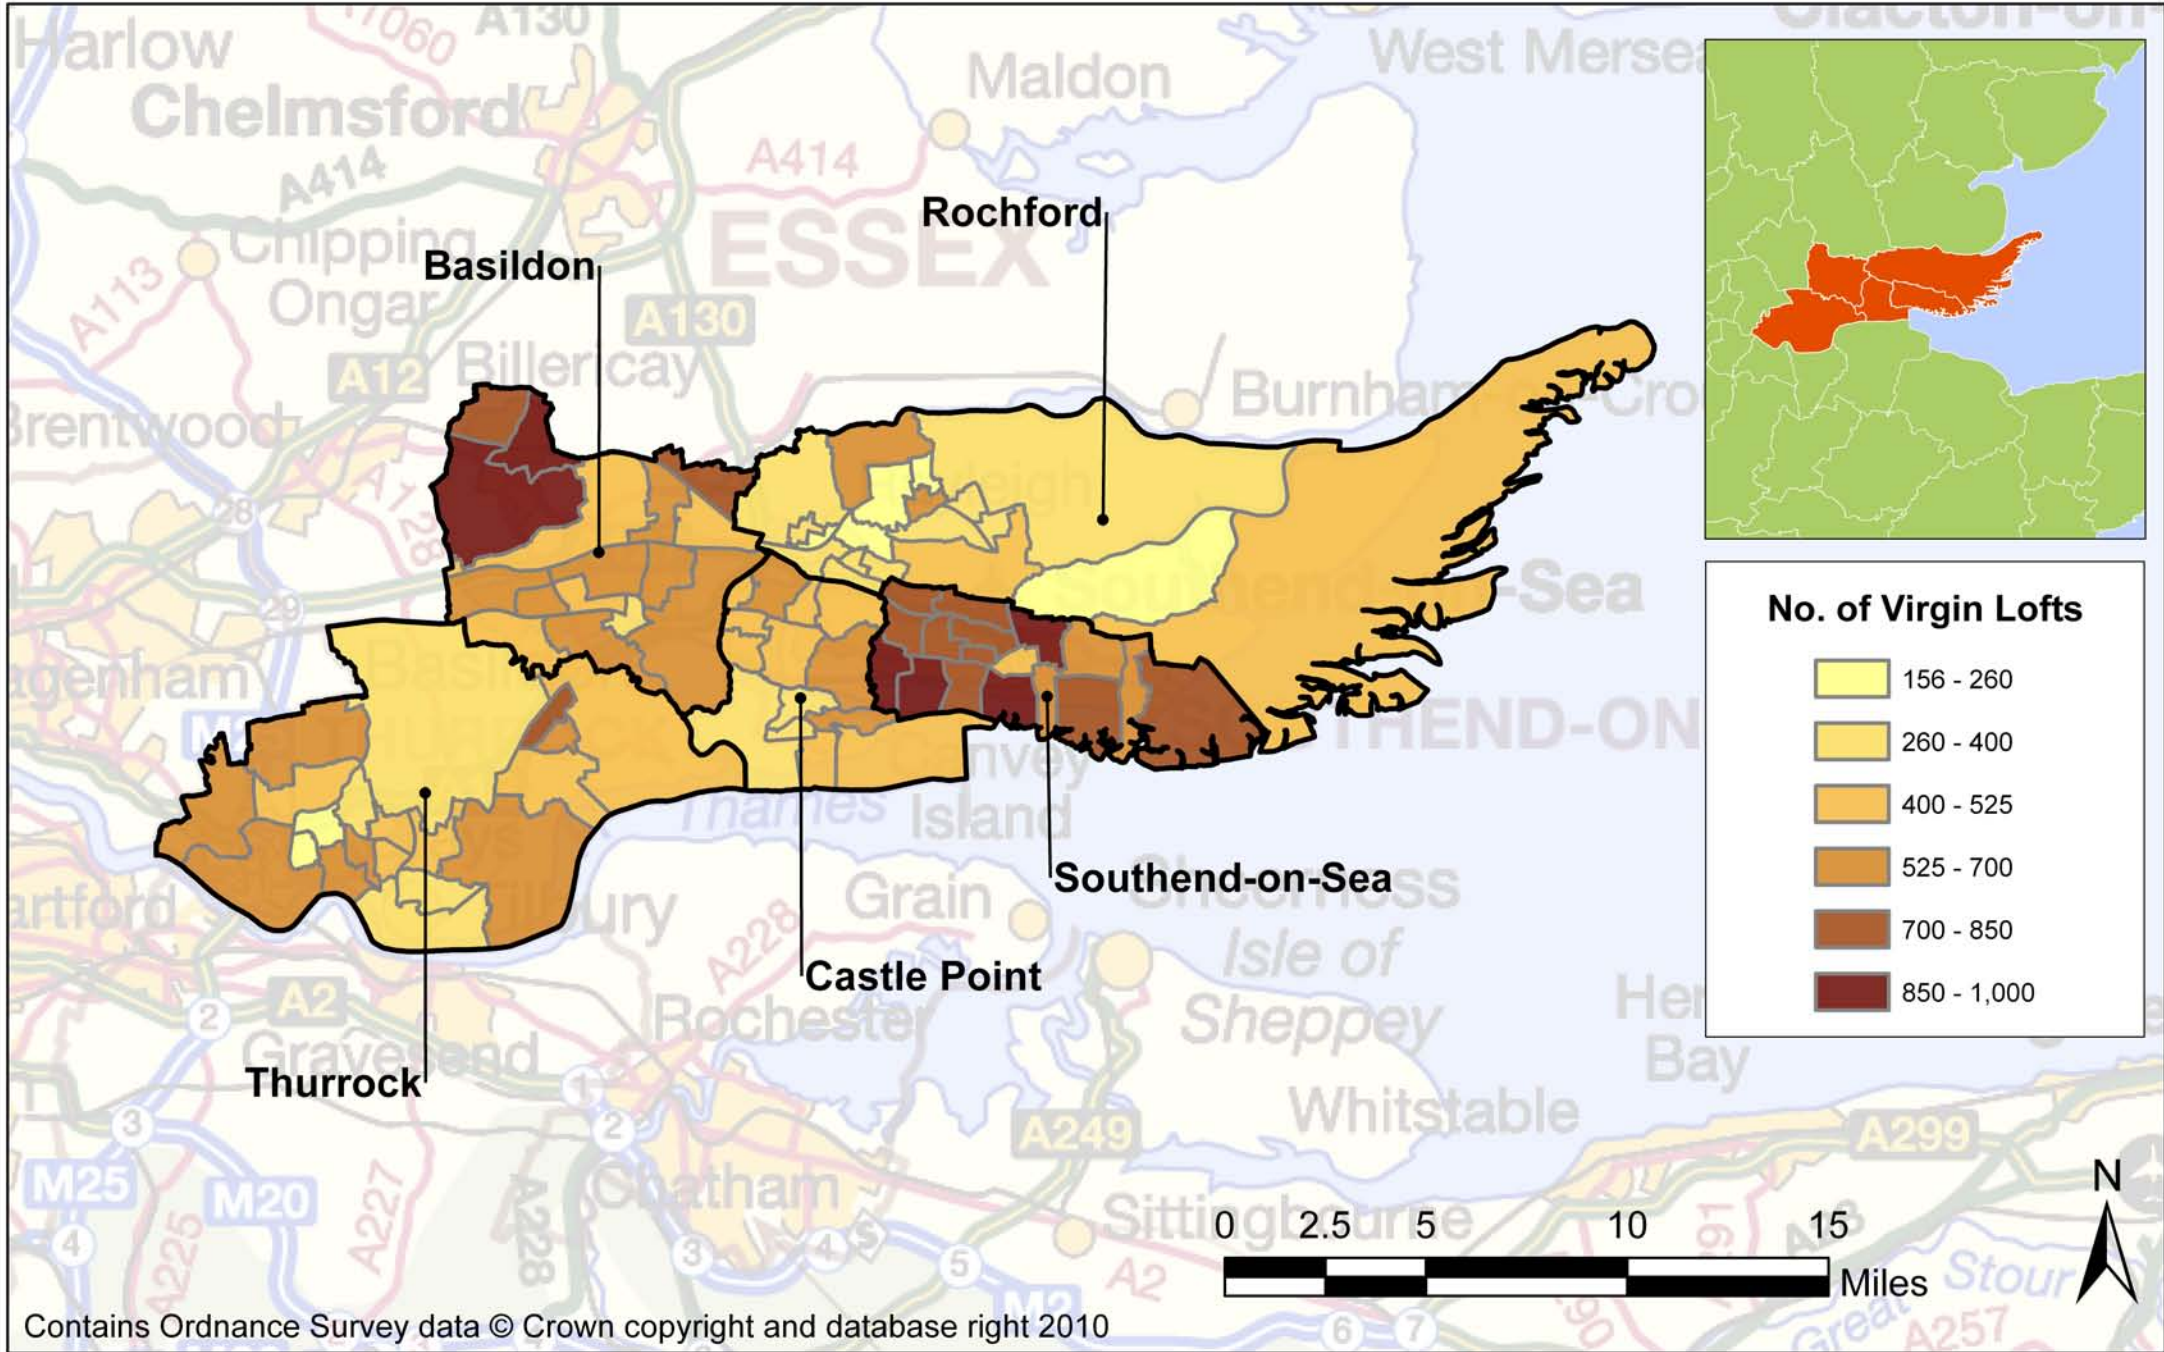

Thames Gateway South Essex

Ward Level Analysis: Empty Cavity

Thames Gateway South Essex

Ward Level Analysis: Virgin Lofts (0-60mm)

Thames Gateway South Essex

Ward Level Analysis: Owner Occupied Homes

Thames Gateway South Essex