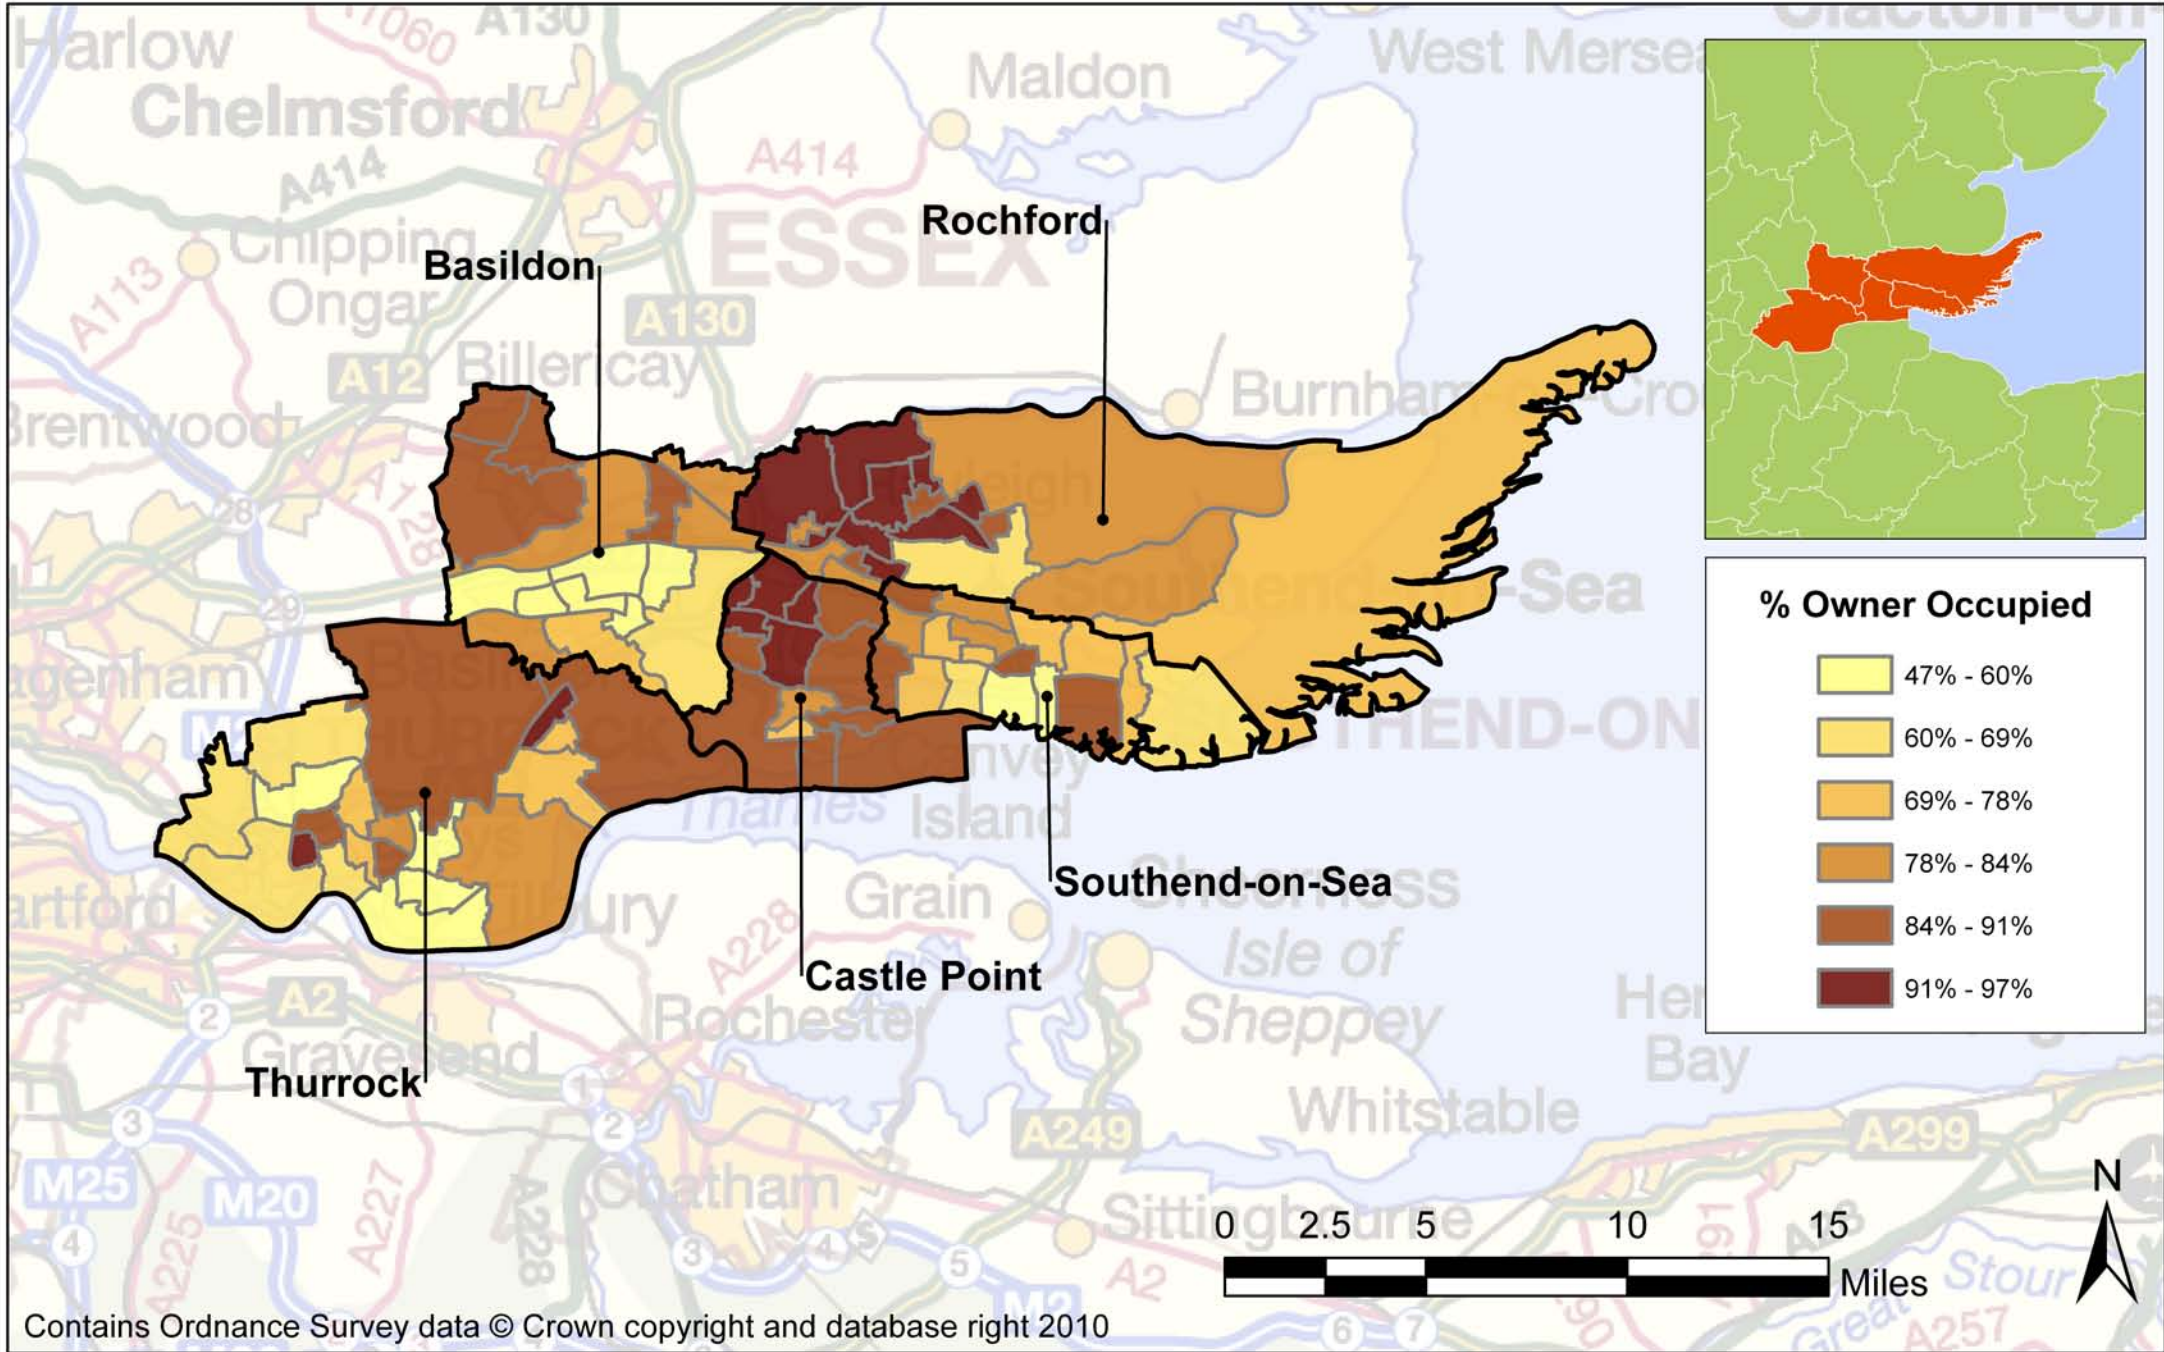

Thames Gateway South Essex

Ward Level Analysis: Empty Cavity

Thames Gateway South Essex

Ward Level Analysis: Virgin Lofts (0-60mm)

Thames Gateway South Essex

Ward Level Analysis: Owner Occupied Homes

Thames Gateway South Essex