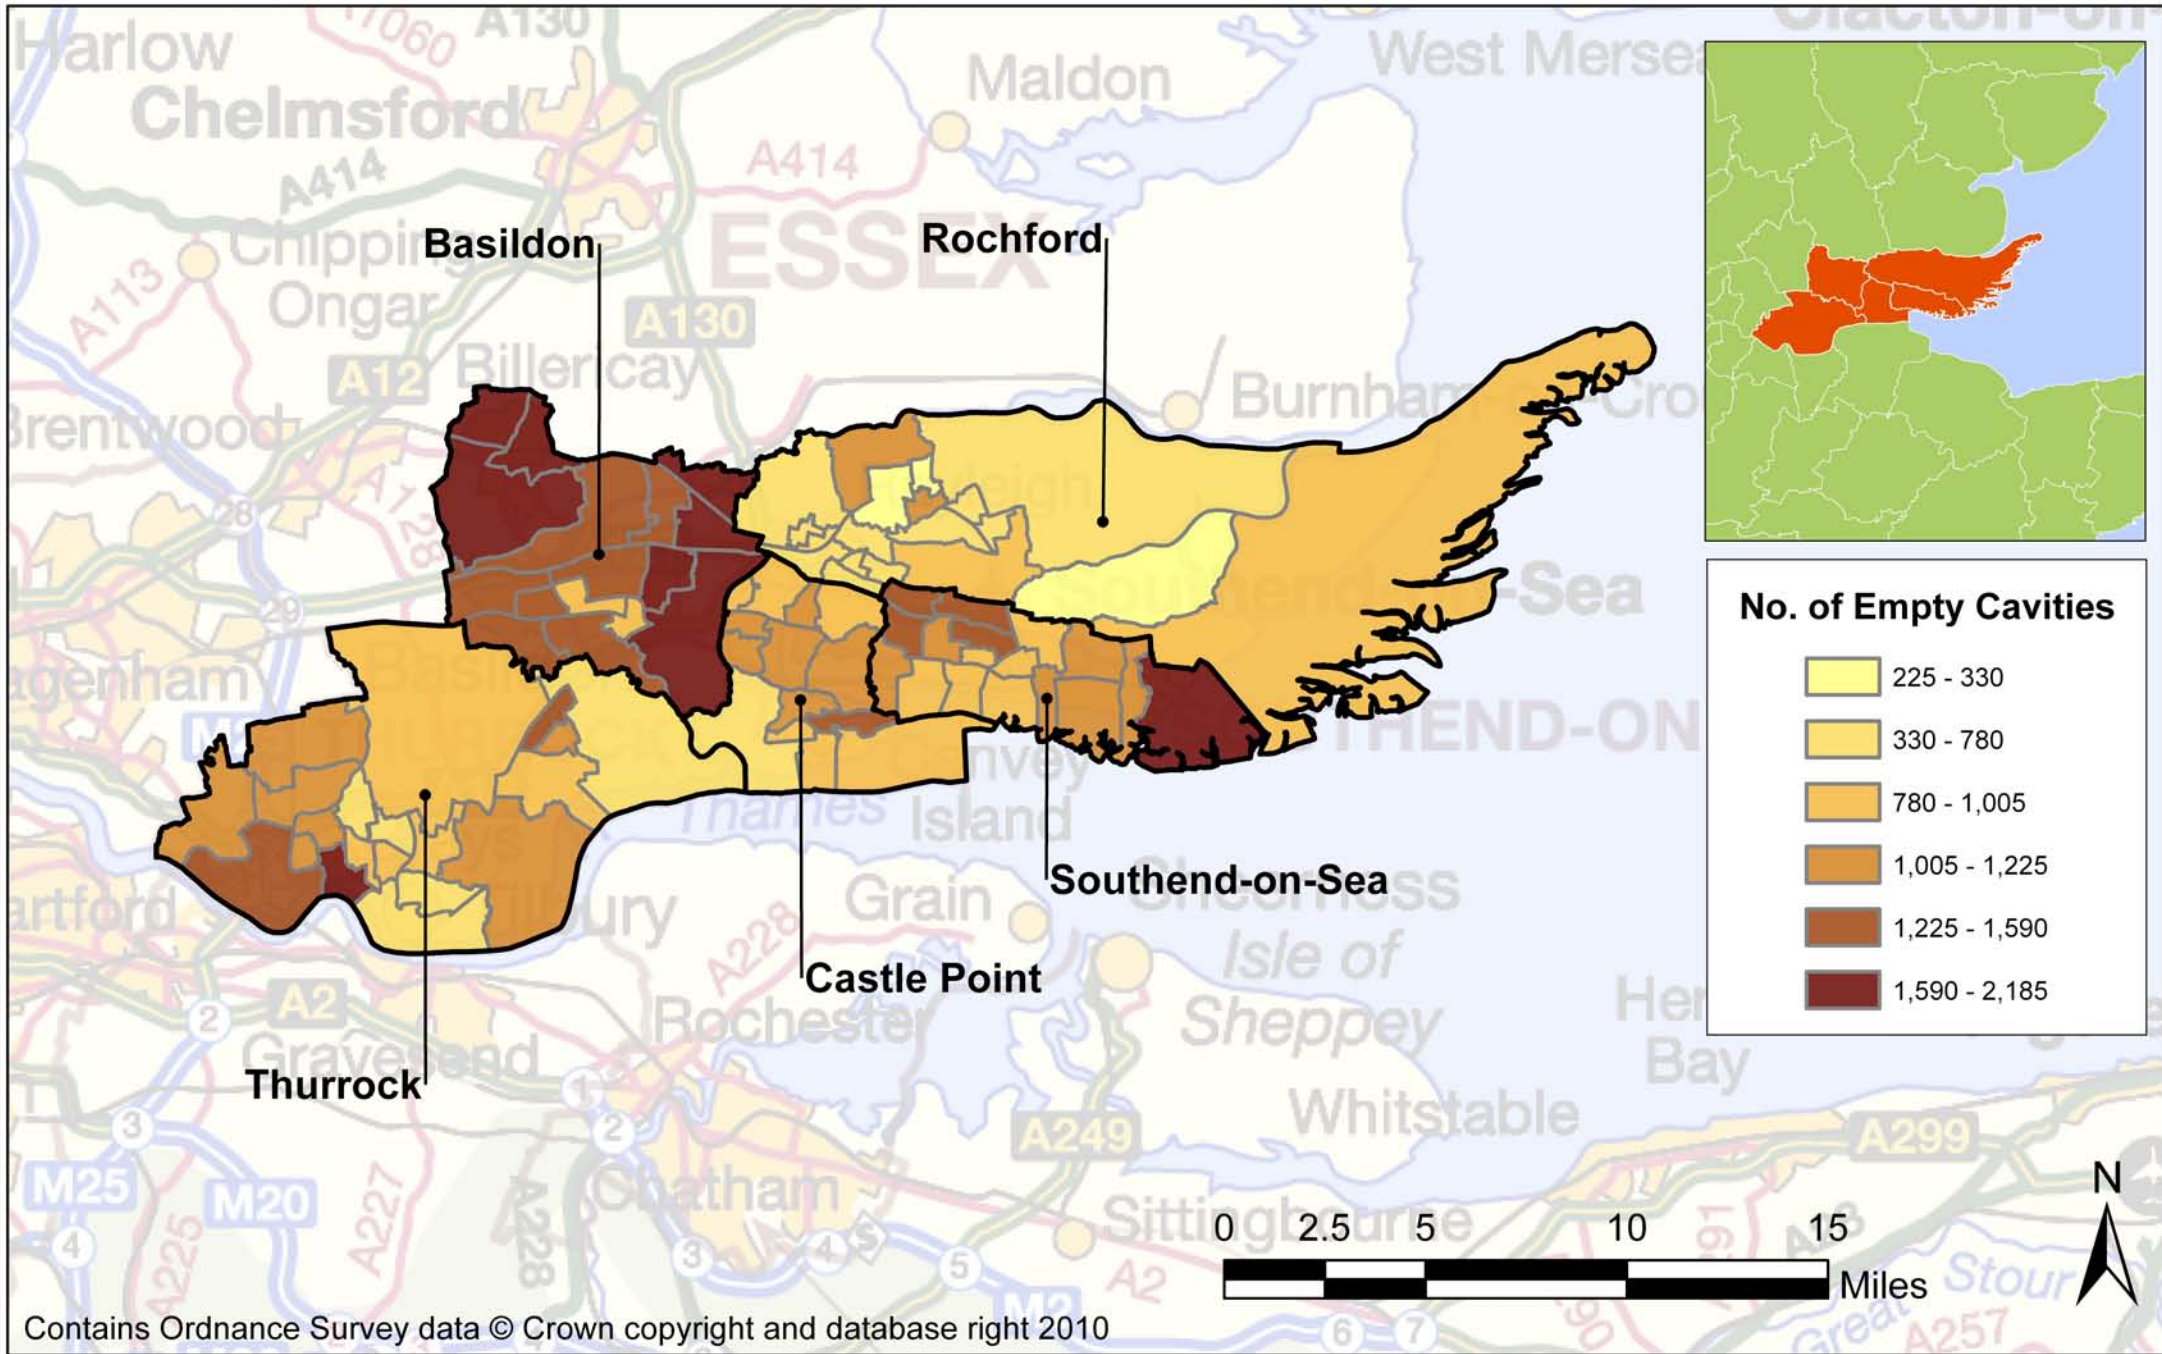

Thames Gateway South Essex

Ward Level Analysis: Empty Cavity

Thames Gateway South Essex

Ward Level Analysis: Virgin Lofts (0-60mm)

Thames Gateway South Essex

Ward Level Analysis: Owner Occupied Homes

Thames Gateway South Essex